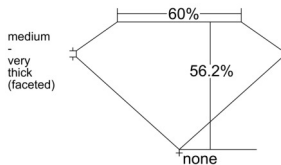

GIA®

FACSIMILE

GIA REPORT 6525461619

Verify this report at GIA.edu

GIA NATURAL DIAMOND DOSSIER®

June 11, 2025
GIA Report Number 6525461619
Shape and Cutting Style ..... Heart Brilliant
Measurements ..... 5.28 x 6.29 x 3.54 mm

GRADING RESULTS

Carat Weight ..... 0.70 carat
Color Grade ..... F
Clarity Grade VS2

ADDITIONAL GRADING INFORMATION

Polish ..... Very Good
Symmetry ..... Very Good
Fluorescence ..... Medium Blue
Clarity Characteristics ..... Cloud, Crystal, Feather
Inscription(s): GIA 6525461619

PROPORTIONS

Profile not to actual proportions

GRADING SCALES

GIA COLOR SCALE		GIA CLARITY SCALE			
COLORLESS	D	VERY VERY SLIGHTLY INCLUDED	FLAWLESS		
	E		INTERNALLY FLAWLESS		
	F	VERY SLIGHTLY INCLUDED	VVS₁		
	G		VVS₂		
	H		VS₁		
	NEAR COLORLESS	I	SLIGHTLY INCLUDED	VS₂	
		J		SI₁	
		FAINT	K	INCLUDED	SI₂
			L		I₁
			M		I₂
VERT LIGHT	N	LIGHT	I₃		
	O				
	P				
	Q				
	R