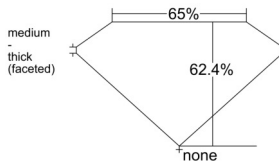

GIA®

FACSIMILE

GIA REPORT 6525467224

Verify this report at GIA.edu

GIA NATURAL DIAMOND DOSSIER®

June 11, 2025
GIA Report Number 6525467224
Shape and Cutting Style ..... Oval Brilliant
Measurements ..... 6.89 x 5.11 x 3.19 mm

GRADING RESULTS

Carat Weight ..... 0.73 carat
Color Grade ..... G
Clarity Grade VS2

ADDITIONAL GRADING INFORMATION

Polish ..... Excellent
Symmetry ..... Excellent
Fluorescence ..... None
Clarity Characteristics ..... Crystal
Inscription(s): GIA 6525467224

PROPORTIONS

Profile not to actual proportions

GRADING SCALES

GIA COLOR SCALE		GIA CLARITY SCALE			
COLORLESS	D	VERY VERY SLIGHTLY INCLUDED	FLAWLESS		
	E		INTERNALLY FLAWLESS		
	F		VVS₁		
	NEAR COLORLESS	G	VERY SLIGHTLY INCLUDED	VVS₂	
		H		VS₁	
		FAINT	I	SLIGHTLY INCLUDED	VS₂
			J		SI₁
	K		SI₂		
	LIGHT		L	INCLUDED	I₁
			M		I₂
N			I₃		
O					
P					
Q					
R