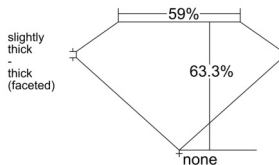

GIA®

FACSIMILE

GIA REPORT 6525508111

Verify this report at GIA.edu

GIA NATURAL DIAMOND DOSSIER®

June 16, 2025
GIA Report Number 6525508111
Shape and Cutting Style ..... Oval Brilliant
Measurements ..... 6.40 x 4.59 x 2.90 mm

GRADING RESULTS

Carat Weight ..... 0.55 carat
Color Grade ..... D
Clarity Grade VS1

ADDITIONAL GRADING INFORMATION

Polish ..... Excellent
Symmetry ..... Very Good
Fluorescence ..... Medium Blue
Clarity Characteristics..... Crystal, Feather, Cloud, Pinpoint
Inscription(s): GIA 6525508111

PROPORTIONS

Profile not to actual proportions

GRADING SCALES

GIA COLOR SCALE		GIA CLARITY SCALE			
COLORLESS	D	VERY VERY SLIGHTLY INCLUDED	FLAWLESS		
	E		INTERNALLY FLAWLESS		
	F	VERY SLIGHTLY INCLUDED	VS₁		
	G		VS₂		
	H		VS₁		
	NEAR COLORLESS	I	SLIGHTLY INCLUDED	SI₁	
		J		SI₂	
		FAINT	K	INCLUDED	I₁
			L		I₂
			M		I₃
VERT LIGHT	N		LIGHT		
	O				
	P				
	Q				
	R