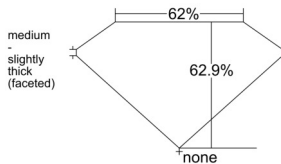

GIA®

FACSIMILE

GIA REPORT 6525520661

Verify this report at GIA.edu

GIA NATURAL DIAMOND DOSSIER®

June 17, 2025
GIA Report Number 6525520661
Shape and Cutting Style ..... Oval Brilliant
Measurements ..... 6.20 x 4.60 x 2.89 mm

GRADING RESULTS

Carat Weight ..... 0.51 carat
Color Grade ..... E
Clarity Grade VVS1

ADDITIONAL GRADING INFORMATION

Polish ..... Excellent
Symmetry ..... Very Good
Fluorescence ..... None
Clarity Characteristics ..... Pinpoint, Cavity
Inscription(s): GIA 6525520661

PROPORTIONS

Profile not to actual proportions

GRADING SCALES

GIA COLOR SCALE		GIA CLARITY SCALE			
COLORLESS	D	VERY VERY SLIGHTLY INCLUDED	FLAWLESS		
	E		INTERNALLY FLAWLESS		
	F	VERY SLIGHTLY INCLUDED	VVS₁		
	G		VVS₂		
	H		VS₁		
	NEAR COLORLESS	I	SLIGHTLY INCLUDED	VS₂	
		J		SI₁	
		FAINT	K	INCLUDED	SI₂
			L		I₁
			M		I₂
VERT LIGHT	N	LIGHT	I₃		
	O				
	P				
	Q				
	R