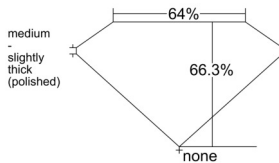

GIA®

FACSIMILE

GIA REPORT 6525531374

Verify this report at GIA.edu

GIA NATURAL DIAMOND DOSSIER®

July 14, 2025
GIA Report Number 6525531374
Shape and Cutting Style ..... Emerald Cut
Measurements ..... 6.23 x 4.28 x 2.84 mm

GRADING RESULTS

Carat Weight ..... 0.71 carat
Color Grade ..... F
Clarity Grade VVS1

ADDITIONAL GRADING INFORMATION

Polish ..... Excellent
Symmetry ..... Excellent
Fluorescence ..... Faint
Clarity Characteristics ..... Pinpoint
Inscription(s): GIA 6525531374

PROPORTIONS

Profile not to actual proportions

GRADING SCALES

GIA COLOR SCALE		GIA CLARITY SCALE			
COLORLESS	D	VERY VERY SLIGHTLY INCLUDED	FLAWLESS		
	E		INTERNALLY FLAWLESS		
	F	VERY SLIGHTLY INCLUDED	VVS₁		
	G		VVS₂		
	H		VS₁		
	NEAR COLORLESS	I	SLIGHTLY INCLUDED	VS₂	
		J		SI₁	
		FAINT	K	INCLUDED	SI₂
			L		I₁
			M		I₂
VERT LIGHT	N	LIGHT	I₃		
	O				
	P				
	Q				
	R