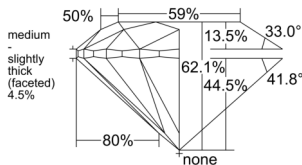

GIA®

FACSIMILE

GIA REPORT 6525542443

Verify this report at GIA.edu

GIA NATURAL DIAMOND DOSSIER®

June 19, 2025
GIA Report Number 6525542443
Shape and Cutting Style ..... Round Brilliant
Measurements ..... 4.58 - 4.60 x 2.85 mm

GRADING RESULTS

Carat Weight ..... 0.37 carat
Color Grade ..... F
Clarity Grade VVS1
Cut Grade ..... Excellent

ADDITIONAL GRADING INFORMATION

Polish ..... Excellent
Symmetry ..... Excellent
Fluorescence ..... None
Clarity Characteristics ..... Pinpoint, Feather
Inscription(s): GIA 6525542443

PROPORTIONS

Profile to actual proportions

GRADING SCALES

GIA COLOR SCALE	GIA CLARITY SCALE	GIA CUT SCALE	
D	FLAWLESS	EXCELLENT	
E	INTERNALLY FLAWLESS		
F		VVS₁	VERY GOOD
G	VVS₂		
H	VS₁	GOOD	
I	VS₂		
J	SI₁	FAIR	
K	SI₂		
L	I₁	POOR	
M			
N			
O	I₂		
P			
Q			
R	I₃		
S			
T			
U			
V			
W			
X			
Y			
Z