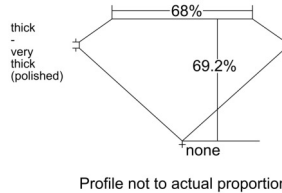

GIA®

FACSIMILE

GIA REPORT 6525554006

Verify this report at GIA.edu

GIA NATURAL DIAMOND DOSSIER®

June 19, 2025
GIA Report Number 6525554006
Shape and Cutting Style ..... Emerald Cut
Measurements ..... 5.93 x 4.45 x 3.08 mm

GRADING RESULTS

Carat Weight ..... 0.80 carat
Color Grade ..... D
Clarity Grade VS2

ADDITIONAL GRADING INFORMATION

Polish ..... Excellent
Symmetry ..... Excellent
Fluorescence ..... None
Clarity Characteristics ..... Cloud, Crystal
Inscription(s): GIA 6525554006

PROPORTIONS

Profile not to actual proportions

GRADING SCALES

GIA COLOR SCALE		GIA CLARITY SCALE			
COLORLESS	D	VERY VERY SLIGHTLY INCLUDED	FLAWLESS		
	E		INTERNALLY FLAWLESS		
	F	VERY SLIGHTLY INCLUDED	VVS₁		
	G		VVS₂		
	H		VS₁		
	NEAR COLORLESS	I	SLIGHTLY INCLUDED	VS₂	
		J		SI₁	
		FAINT	K	INCLUDED	SI₂
			L		I₁
			M		I₂
VERT LIGHT	N	LIGHT	I₃		
	O				
	P				
	Q				
	R