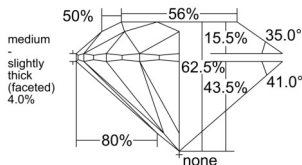

GIA®

FACSIMILE

GIA REPORT 6525554219

Verify this report at GIA.edu

GIA NATURAL DIAMOND DOSSIER®

June 24, 2025
GIA Report Number 6525554219
Shape and Cutting Style ..... Round Brilliant
Measurements ..... 5.05 - 5.07 x 3.16 mm

GRADING RESULTS

Carat Weight ..... 0.50 carat
Color Grade I
Clarity Grade VS1
Cut Grade ..... Excellent

ADDITIONAL GRADING INFORMATION

Polish ..... Excellent
Symmetry ..... Excellent
Fluorescence ..... None
Clarity Characteristics.... Cloud, Crystal, Needle, Indented Natural
Inscription(s): GIA 6525554219

PROPORTIONS

GRADING SCALES

GIA COLOR SCALE

COLOREDNESS	D
	E
	F
	G
	H
	I
	J
NEAR COLORLESS	K
	L
FAIN	M
	N
	O
	P
VERY LIGHT	Q
	R
	S
	T
	U
	V
	W
	X
	Y
LIGHT	Z

GIA CLARITY SCALE

VERY VERY SLIGHTLY INCLUDED	FLAWLESS
	INTERNALLY FLAWLESS
VERY SLIGHTLY INCLUDED	VVS₁
	VVS₂
SLIGHTLY INCLUDED	VS₁
	VS₂
INCLUDED	SI₁
	SI₂
	I₁
	I₂
	I₃

GIA CUT SCALE

EXCELLENT
VERY GOOD
GOOD
FAIR
POOR