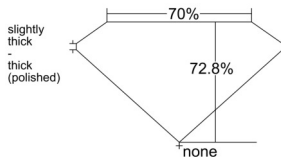

GIA®

FACSIMILE

GIA REPORT 6525568078

Verify this report at GIA.edu

GIA NATURAL DIAMOND DOSSIER®

June 21, 2025
GIA Report Number 6525568078
Shape and Cutting Style ..... Square Modified Brilliant
Measurements ..... 4.85 x 4.79 x 3.48 mm

GRADING RESULTS

Carat Weight ..... 0.70 carat
Color Grade I
Clarity Grade VVS2

ADDITIONAL GRADING INFORMATION

Polish ..... Excellent
Symmetry ..... Good
Fluorescence ..... None
Clarity Characteristics ..... Feather
Inscription(s): GIA 6525568078

PROPORTIONS

Profile not to actual proportions

GRADING SCALES

GIA COLOR SCALE		GIA CLARITY SCALE			
COLORLESS	D	VERY VERY SLIGHTLY INCLUDED	FLAWLESS		
	E		INTERNALLY FLAWLESS		
	F	VERY SLIGHTLY INCLUDED	VVS₁		
	G		VVS₂		
	H		VS₁		
	NEAR COLORLESS	I	SLIGHTLY INCLUDED	VS₂	
		J		SI₁	
		FAINT	K	INCLUDED	SI₂
			L		I₁
			M		I₂
VERT LIGHT	N	LIGHT	I₃		
	O				
	P				
	Q				
	R