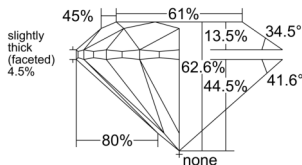

GIA®

FACSIMILE

GIA REPORT 6525570588

Verify this report at GIA.edu

GIA NATURAL DIAMOND DOSSIER®

June 21, 2025
GIA Report Number 6525570588
Shape and Cutting Style ..... Round Brilliant
Measurements ..... 5.36 - 5.39 x 3.36 mm

GRADING RESULTS

Carat Weight ..... 0.61 carat
Color Grade ..... F
Clarity Grade VS2
Cut Grade ..... Excellent

ADDITIONAL GRADING INFORMATION

Polish ..... Excellent
Symmetry ..... Excellent
Fluorescence ..... None
Clarity Characteristics ..... Cloud
Inscription(s): GIA 6525570588

PROPORTIONS

Profile to actual proportions