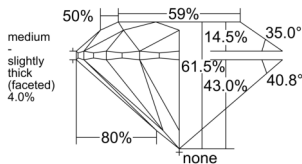

GIA®

FACSIMILE

GIA REPORT 6525575649

Verify this report at GIA.edu

GIA NATURAL DIAMOND DOSSIER®

June 21, 2025
GIA Report Number 6525575649
Shape and Cutting Style ..... Round Brilliant
Measurements ..... 4.88 - 4.91 x 3.01 mm

GRADING RESULTS

Carat Weight ..... 0.45 carat
Color Grade ..... E
Clarity Grade VVS2
Cut Grade ..... Excellent

ADDITIONAL GRADING INFORMATION

Polish ..... Excellent
Symmetry ..... Excellent
Fluorescence ..... None
Clarity Characteristics ..... Needle, Pinpoint
Inscription(s): GIA 6525575649

PROPORTIONS

Profile to actual proportions