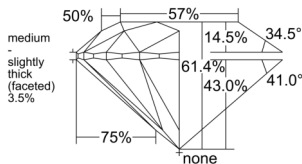

GIA®

FACSIMILE

GIA REPORT 6525578143

Verify this report at GIA.edu

GIA NATURAL DIAMOND DOSSIER®

June 23, 2025
GIA Report Number 6525578143
Shape and Cutting Style ..... Round Brilliant
Measurements ..... 3.66 - 3.68 x 2.25 mm

GRADING RESULTS

Carat Weight ..... 0.18 carat
Color Grade ..... G
Clarity Grade VVS1
Cut Grade ..... Excellent

ADDITIONAL GRADING INFORMATION

Polish ..... Excellent
Symmetry ..... Excellent
Fluorescence ..... None
Clarity Characteristics ..... Feather
Inscription(s): GIA 6525578143

PROPORTIONS

Profile to actual proportions

GRADING SCALES

GIA COLOR SCALE	GIA CLARITY SCALE	GIA CUT SCALE	
D	FLAWLESS	EXCELLENT	
E	INTERNALLY FLAWLESS		
F		VVS₁	VERY GOOD
G	VVS₂		
H	VS₁	GOOD	
I	VS₂		
J	SI₁	FAIR	
K	SI₂		
L	I₁	POOR	
M			
N			
O	I₂		
P			
Q			
R	I₃		
S			
T			
U			
V			
W			
X			
Y			
Z