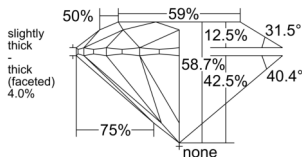

GIA®

FACSIMILE

GIA REPORT 6525580381

Verify this report at GIA.edu

GIA NATURAL DIAMOND DOSSIER®

June 24, 2025
GIA Report Number 6525580381
Shape and Cutting Style ..... Round Brilliant
Measurements ..... 5.05 - 5.07 x 2.97 mm

GRADING RESULTS

Carat Weight ..... 0.47 carat
Color Grade ..... G
Clarity Grade VS2
Cut Grade ..... Very Good

ADDITIONAL GRADING INFORMATION

Polish ..... Very Good
Symmetry ..... Very Good
Fluorescence ..... None
Clarity Characteristics..... Cloud, Crystal
Inscription(s): GIA 6525580381

PROPORTIONS

Profile to actual proportions

GRADING SCALES

GIA COLOR SCALE	GIA CLARITY SCALE	GIA CUT SCALE	
D	FLAWLESS	EXCELLENT	
E	INTERNALLY FLAWLESS		
F		VVS₁	VERY GOOD
G	VVS₂		
H	VS₁	GOOD	
I	VS₂		
J	SI₁	FAIR	
K	SI₂		
L	I₁	POOR	
M	I₂		
N	I₃		
O			
P			
Q			
R			
S			
T			
U			
V			
W			
X			
Y			
Z