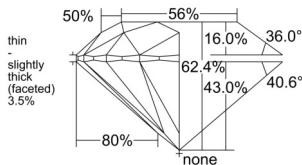

GIA®

FACSIMILE

GIA NATURAL DIAMOND DOSSIER®

June 23, 2025
GIA Report Number 6525583741
Shape and Cutting Style ..... Round Brilliant
Measurements ..... 5.18 - 5.22 x 3.24 mm

GRADING RESULTS

Carat Weight ..... 0.54 carat
Color Grade ..... H
Clarity Grade S11
Cut Grade ..... Excellent

ADDITIONAL GRADING INFORMATION

Polish ..... Excellent
Symmetry ..... Excellent
Fluorescence ..... None
Clarity Characteristics ..... Crystal, Cloud
Inscription(s): GIA 6525583741

GIA REPORT 6525583741

Verify this report at GIA.edu

PROPORTIONS

Profile to actual proportions