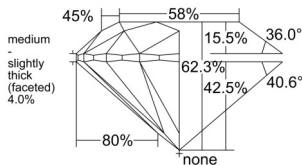

GIA®

FACSIMILE

GIA REPORT 6525585231

Verify this report at GIA.edu

GIA NATURAL DIAMOND DOSSIER®

July 02, 2025
GIA Report Number 6525585231
Shape and Cutting Style ..... Round Brilliant
Measurements ..... 5.36 - 5.40 x 3.36 mm

GRADING RESULTS

Carat Weight ..... 0.61 carat
Color Grade ..... H
Clarity Grade VVS2
Cut Grade ..... Excellent

ADDITIONAL GRADING INFORMATION

Polish ..... Excellent
Symmetry ..... Excellent
Fluorescence ..... Medium Blue
Clarity Characteristics..... Cloud, Needle, Pinpoint
Inscription(s): GIA 6525585231

PROPORTIONS

Profile to actual proportions