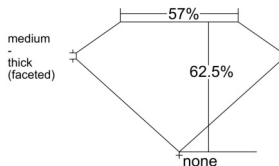

GIA®

FACSIMILE

GIA REPORT 6525596698

Verify this report at GIA.edu

GIA NATURAL DIAMOND DOSSIER®

June 24, 2025
GIA Report Number 6525596698
Shape and Cutting Style ..... Pear Brilliant
Measurements ..... 6.04 x 3.76 x 2.35 mm

GRADING RESULTS

Carat Weight ..... 0.31 carat
Color Grade ..... G
Clarity Grade VS1

ADDITIONAL GRADING INFORMATION

Polish ..... Excellent
Symmetry ..... Excellent
Fluorescence ..... None
Clarity Characteristics ..... Cloud
Inscription(s): GIA 6525596698

PROPORTIONS

Profile not to actual proportions

GRADING SCALES

GIA COLOR SCALE		GIA CLARITY SCALE			
COLORLESS	D	VERY VERY SLIGHTLY INCLUDED	FLAWLESS		
	E		INTERNALLY FLAWLESS		
	F		VVS₁		
	NEAR COLORLESS	G	VVS₂		
		H	VERY SLIGHTLY INCLUDED	VS₁	
		I		VS₂	
		FAINT	J	SLIGHTLY INCLUDED	SI₁
			K		SI₂
	L		INCLUDED		I₁
	M			I₂	
VERT LIGHT	N		INCLUDED	I₃	
	O				
	P				
	Q				
	R				
LIGHT	S				
	T				
	U				
	V				
	W				
	X				
	Y				
	Z