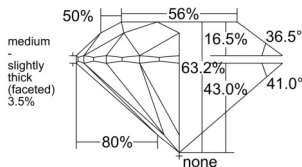

GIA®

FACSIMILE

GIA REPORT 6525608690

Verify this report at GIA.edu

GIA NATURAL DIAMOND DOSSIER®

July 08, 2025
GIA Report Number 6525608690
Shape and Cutting Style ..... Round Brilliant
Measurements ..... 5.61 - 5.66 x 3.56 mm

GRADING RESULTS

Carat Weight ..... 0.70 carat
Color Grade ..... F
Clarity Grade S11
Cut Grade ..... Excellent

ADDITIONAL GRADING INFORMATION

Polish ..... Excellent
Symmetry ..... Excellent
Fluorescence ..... Medium Blue
Clarity Characteristics ..... Crystal, Cloud
Inscription(s): GIA 6525608690

PROPORTIONS

GRADING SCALES

GIA COLOR SCALE	GIA CLARITY SCALE	GIA CUT SCALE
COLOURLESS	FLAWLESS	EXCELLENT
D	INTERNALLY FLAWLESS	
E	VVS₁	VERY GOOD
F		
G	VVS₂	
H	VS₁	GOOD
I		
J	VS₂	
K	SI₁	FAIR
L		
M	SI₂	
N	I₁	POOR
O		
P	I₂	
Q	I₃	
R		
S		
T		
U		
V		
W		
X		
Y		
Z