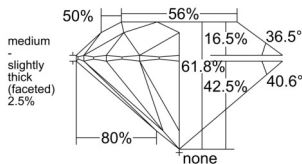

GIA®

FACSIMILE

GIA REPORT 6525634238

Verify this report at GIA.edu

GIA NATURAL DIAMOND DOSSIER®

July 10, 2025
GIA Report Number 6525634238
Shape and Cutting Style ..... Round Brilliant
Measurements ..... 6.15 - 6.23 x 3.82 mm

GRADING RESULTS

Carat Weight ..... 0.90 carat
Color Grade ..... D
Clarity Grade VS1
Cut Grade ..... Excellent

ADDITIONAL GRADING INFORMATION

Polish ..... Very Good
Symmetry ..... Very Good
Fluorescence ..... Faint
Clarity Characteristics ..... Cloud, Needle, Pinpoint
Inscription(s): GIA 6525634238

PROPORTIONS

Profile to actual proportions