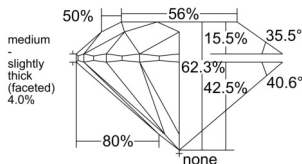

GIA®

FACSIMILE

GIA REPORT 6525641834

Verify this report at GIA.edu

GIA NATURAL DIAMOND DOSSIER®

June 30, 2025
GIA Report Number 6525641834
Shape and Cutting Style ..... Round Brilliant
Measurements ..... 5.12 - 5.15 x 3.20 mm

GRADING RESULTS

Carat Weight ..... 0.52 carat
Color Grade ..... D
Clarity Grade VS1
Cut Grade ..... Excellent

ADDITIONAL GRADING INFORMATION

Polish ..... Excellent
Symmetry ..... Excellent
Fluorescence ..... None
Clarity Characteristics ..... Crystal, Needle, Pinpoint
Inscription(s): GIA 6525641834

PROPORTIONS

Profile to actual proportions

GRADING SCALES

GIA COLOR SCALE	GIA CLARITY SCALE	GIA CUT SCALE	
D	FLAWLESS	EXCELLENT	
E	INTERNALLY FLAWLESS		
F		VVS₁	VERY GOOD
G	VVS₂		
H	VS₁	GOOD	
I	VS₂		
J	SI₁	FAIR	
K	SI₂		
L	I₁	POOR	
M	I₂		
N	I₃		
O			
P			
Q			
R			
S			
T			
U			
V			
W			
X			
Y			
Z