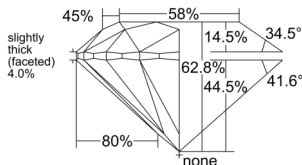

GIA®

FACSIMILE

GIA REPORT 6525652476

Verify this report at GIA.edu

GIA NATURAL DIAMOND DOSSIER®

June 30, 2025
GIA Report Number 6525652476
Shape and Cutting Style ..... Round Brilliant
Measurements ..... 4.53 - 4.55 x 2.85 mm

GRADING RESULTS

Carat Weight ..... 0.36 carat
Color Grade ..... D
Clarity Grade VVS1
Cut Grade ..... Excellent

ADDITIONAL GRADING INFORMATION

Polish ..... Excellent
Symmetry ..... Excellent
Fluorescence ..... Faint
Clarity Characteristics ..... Pinpoint
Inscription(s): GIA 6525652476

PROPORTIONS

Profile to actual proportions