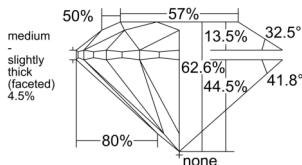

GIA®

FACSIMILE

GIA REPORT 6525668518

Verify this report at GIA.edu

GIA NATURAL DIAMOND DOSSIER®

July 02, 2025
GIA Report Number 6525668518
Shape and Cutting Style ..... Round Brilliant
Measurements ..... 3.62 - 3.65 x 2.28 mm

GRADING RESULTS

Carat Weight ..... 0.18 carat
Color Grade ..... E
Clarity Grade VS1
Cut Grade ..... Excellent

ADDITIONAL GRADING INFORMATION

Polish ..... Excellent
Symmetry ..... Excellent
Fluorescence ..... None
Clarity Characteristics ..... Pinpoint
Inscription(s): GIA 6525668518

PROPORTIONS

Profile to actual proportions

GRADING SCALES

GIA COLOR SCALE

COLORLESS	D
	E
	F
	G
	H
	I
	J
NEAR COLORLESS	K
	L
FAIN	M
	N
	O
	P
VERY LIGHT	Q
	R
	S
	T
	U
	V
	W
	X
	Y
LIGHT	Z

GIA CLARITY SCALE

FLAWLESS	VERY VERY SLIGHTLY INCLUDED	VS₁	VS₂	VS₁	VS₂	SI₁	SI₂	I₁	I₂	I₃											
											FLAWLESS	INTERNALLY FLAWLESS	VVS₁	VVS₂	VS₁	VS₂	SI₁	SI₂	I₁	I₂	I₃

GIA CUT SCALE

EXCELLENT
VERY GOOD
GOOD
FAIR
POOR