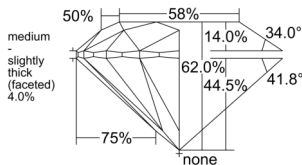

GIA®

FACSIMILE

GIA REPORT 6525673931

Verify this report at GIA.edu

GIA NATURAL DIAMOND DOSSIER®

July 02, 2025
GIA Report Number 6525673931
Shape and Cutting Style ..... Round Brilliant
Measurements ..... 5.00 - 5.04 x 3.11 mm

GRADING RESULTS

Carat Weight ..... 0.48 carat
Color Grade ..... K
Clarity Grade S11
Cut Grade ..... Excellent

ADDITIONAL GRADING INFORMATION

Polish ..... Excellent
Symmetry ..... Excellent
Fluorescence ..... Faint
Clarity Characteristics..... Crystal, Cloud, Feather
Inscription(s): GIA 6525673931

PROPORTIONS

Profile to actual proportions