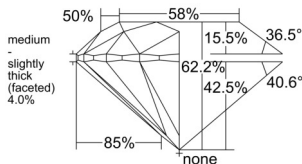

GIA®

FACSIMILE

GIA REPORT 6525677918

Verify this report at GIA.edu

GIA NATURAL DIAMOND DOSSIER®

July 03, 2025
GIA Report Number 6525677918
Shape and Cutting Style ..... Round Brilliant
Measurements ..... 5.06 - 5.09 x 3.16 mm

GRADING RESULTS

Carat Weight ..... 0.50 carat
Color Grade ..... F
Clarity Grade VVS1
Cut Grade ..... Excellent

ADDITIONAL GRADING INFORMATION

Polish ..... Excellent
Symmetry ..... Excellent
Fluorescence ..... None
Clarity Characteristics ..... Pinpoint, Feather
Inscription(s): GIA 6525677918

PROPORTIONS

Profile to actual proportions

GRADING SCALES

GIA COLOR SCALE	GIA CLARITY SCALE	GIA CUT SCALE
D	FLAWLESS	EXCELLENT
E	FLAWLESS	
F	INTERNALLY FLAWLESS	VERY GOOD
G	VVS₁	
H	VVS₂	GOOD
I	VS₁	
J	VS₂	FAIR
K	SI₁	
L	SI₂	POOR
M	I₁	
N	I₂	
O	I₃	
P		
Q		
R		
S		
T		
U		
V		
W		
X		
Y		
Z