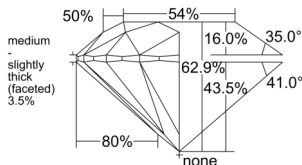

GIA®

FACSIMILE

GIA REPORT 6525728224

Verify this report at GIA.edu

GIA NATURAL DIAMOND DOSSIER®

July 07, 2025
GIA Report Number 6525728224
Shape and Cutting Style ..... Round Brilliant
Measurements ..... 5.23 - 5.27 x 3.31 mm

GRADING RESULTS

Carat Weight ..... 0.56 carat
Color Grade ..... D
Clarity Grade VVS2
Cut Grade ..... Excellent

ADDITIONAL GRADING INFORMATION

Polish ..... Excellent
Symmetry ..... Excellent
Fluorescence ..... Faint
Clarity Characteristics ..... Pinpoint, Needle
Inscription(s): GIA 6525728224

PROPORTIONS

GRADING SCALES

GIA COLOR SCALE

COLORLESS	D
	E
	F
	G
	H
	I
	J
NEAR COLORLESS	K
	L
FAIN	M
	N
	O
	P
VERY LIGHT	Q
	R
	S
	T
	U
	V
	W
	X
	Y
LIGHT	Z

GIA CLARITY SCALE

FLAWLESS	INTERNAL FLAWLESS	
		FLAWLESS
VERY VERY SLIGHTLY INCLUDED	VVS₁	
	VVS₂	
VERY SLIGHTLY INCLUDED	VS₁	
	VS₂	
SLIGHTLY INCLUDED	SI₁	
	SI₂	
INCLUDED	I₁	
	I₂	
	I₃	

GIA CUT SCALE

EXCELLENT
VERY GOOD
GOOD
FAIR
POOR