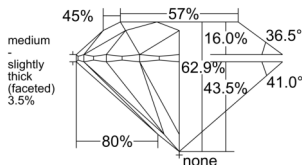

GIA®

FACSIMILE

GIA REPORT 6525759705

Verify this report at GIA.edu

GIA NATURAL DIAMOND DOSSIER®

July 22, 2025
GIA Report Number 6525759705
Shape and Cutting Style ..... Round Brilliant
Measurements ..... 5.63 - 5.68 x 3.56 mm

GRADING RESULTS

Carat Weight ..... 0.70 carat
Color Grade ..... F
Clarity Grade VS1
Cut Grade ..... Excellent

ADDITIONAL GRADING INFORMATION

Polish ..... Excellent
Symmetry ..... Excellent
Fluorescence ..... None
Clarity Characteristics..... Cloud, Needle, Pinpoint
Inscription(s): GIA 6525759705

PROPORTIONS

GRADING SCALES

GIA COLOR SCALE	GIA CLARITY SCALE	GIA CUT SCALE	
D	FLAWLESS	EXCELLENT	
E	INTERNALLY FLAWLESS		
F		VVS₁	VERY GOOD
G	VVS₂		
H	VS₁	GOOD	
I	VS₂		
J	SI₁	FAIR	
K	SI₂		
L	I₁	POOR	
M			
N			
O	I₂		
P			
Q			
R	I₃		
S			
T			
U			
V			
W			
X			
Y			
Z