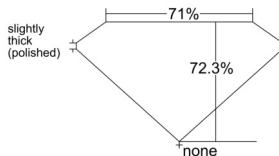

GIA®

FACSIMILE

GIA REPORT 6525789653

Verify this report at GIA.edu

GIA NATURAL DIAMOND DOSSIER®

July 12, 2025
GIA Report Number 6525789653
Shape and Cutting Style ..... Square Modified Brilliant
Measurements ..... 5.35 x 5.31 x 3.84 mm

GRADING RESULTS

Carat Weight ..... 0.90 carat
Color Grade ..... D
Clarity Grade VS2

ADDITIONAL GRADING INFORMATION

Polish ..... Excellent
Symmetry ..... Excellent
Fluorescence ..... Faint
Clarity Characteristics..... Crystal, Feather
Inscription(s): GIA 6525789653

PROPORTIONS

Profile not to actual proportions

GRADING SCALES

GIA COLOR SCALE		GIA CLARITY SCALE			
COLORLESS	D	VERY VERY SLIGHTLY INCLUDED	FLAWLESS		
	E		INTERNALLY FLAWLESS		
	F		VVS₁		
	G		VVS₂		
	NEAR COLORLESS	H	VERY SLIGHTLY INCLUDED	VS₁	
		I		VS₂	
		FAINT	J	SLIGHTLY INCLUDED	SI₁
			K		SI₂
	L		INCLUDED		I₁
	M			I₂	
N	I₃				
VERT LIGHT	O				
	P				
	Q				
	R				
	LIGHT	S			
		T			
U					
V					
	W				
	X				
	Y				
	Z