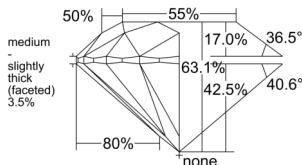

GIA®

FACSIMILE

GIA REPORT 6525817588

Verify this report at GIA.edu

GIA NATURAL DIAMOND DOSSIER®

July 16, 2025
GIA Report Number 6525817588
Shape and Cutting Style ..... Round Brilliant
Measurements ..... 4.60 - 4.63 x 2.91 mm

GRADING RESULTS

Carat Weight ..... 0.38 carat
Color Grade ..... F
Clarity Grade VS1
Cut Grade ..... Excellent

ADDITIONAL GRADING INFORMATION

Polish ..... Excellent
Symmetry ..... Excellent
Fluorescence ..... None
Clarity Characteristics... Feather, Needle, Cloud, Indented Natural
Inscription(s): GIA 6525817588

PROPORTIONS

Profile to actual proportions