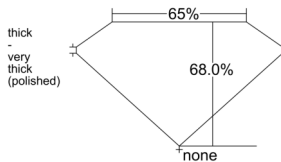

GIA®

FACSIMILE

GIA REPORT 6525826346

Verify this report at GIA.edu

GIA NATURAL DIAMOND DOSSIER®

July 17, 2025
GIA Report Number 6525826346
Shape and Cutting Style ..... **Cut-Cornered Rectangular Modified Brilliant**
Measurements ..... 4.19 x 3.38 x 2.30 mm

GRADING RESULTS

Carat Weight ..... 0.31 carat
Color Grade ..... H
Clarity Grade VVS1

ADDITIONAL GRADING INFORMATION

Polish ..... Very Good
Symmetry ..... Very Good
Fluorescence ..... Medium Blue
Clarity Characteristics ..... Pinpoint, Indented Natural,
Manufacturing Remnant, Surface Graining
Inscription(s): GIA 6525826346

PROPORTIONS

Profile not to actual proportions

GRADING SCALES

GIA COLOR SCALE		GIA CLARITY SCALE			
COLORLESS	D	VERY VERY SLIGHTLY INCLUDED	FLAWLESS		
	E		INTERNALLY FLAWLESS		
	F		VVS₁		
	NEAR COLORLESS	G	VERY SLIGHTLY INCLUDED	VVS₂	
		H		VS₁	
	FAINT	I	SLIGHTLY INCLUDED	VS₂	
		J		SI₁	
		K		SI₂	
		VERT LIGHT	L	INCLUDED	I₁
			M		I₂
N			I₃		
LIGHT	O				
	P				
	Q				
	R