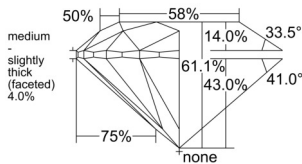

GIA®

FACSIMILE

GIA REPORT 6525831438

Verify this report at GIA.edu

GIA NATURAL DIAMOND DOSSIER®

July 17, 2025
GIA Report Number 6525831438
Shape and Cutting Style ..... Round Brilliant
Measurements ..... 5.44 - 5.47 x 3.34 mm

GRADING RESULTS

Carat Weight ..... 0.61 carat
Color Grade ..... E
Clarity Grade VVS2
Cut Grade ..... Excellent

ADDITIONAL GRADING INFORMATION

Polish ..... Excellent
Symmetry ..... Excellent
Fluorescence ..... None
Clarity Characteristics ..... Cloud, Pinpoint
Inscription(s): GIA 6525831438

PROPORTIONS

Profile to actual proportions

GRADING SCALES

GIA COLOR SCALE	GIA CLARITY SCALE	GIA CUT SCALE	
D	FLAWLESS	EXCELLENT	
E	INTERNALLY FLAWLESS		
F		VVS₁	VERY GOOD
G	VVS₂		
H	VS₁	GOOD	
I	VS₂		
J	SI₁	FAIR	
K	SI₂		
L	I₁	POOR	
M	I₂		
N	I₃		
O			
P			
Q			
R			
S			
T			
U			
V			
W			
X			
Y			
Z