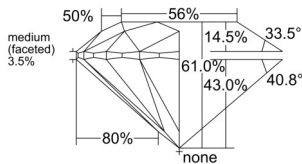

GIA®

FACSIMILE

GIA REPORT 6525857807

Verify this report at GIA.edu

GIA NATURAL DIAMOND DOSSIER®

July 31, 2025
GIA Report Number 6525857807
Shape and Cutting Style ..... Round Brilliant
Measurements ..... 4.68 - 4.70 x 2.86 mm

GRADING RESULTS

Carat Weight ..... 0.38 carat
Color Grade I
Clarity Grade VS1
Cut Grade ..... Excellent

ADDITIONAL GRADING INFORMATION

Polish ..... Excellent
Symmetry ..... Very Good
Fluorescence ..... None
Clarity Characteristics ..... Feather, Pinpoint
Inscription(s): GIA 6525857807

PROPORTIONS

Profile to actual proportions

GRADING SCALES

GIA COLOR SCALE	GIA CLARITY SCALE	GIA CUT SCALE	
D	FLAWLESS	EXCELLENT	
E	INTERNALLY FLAWLESS		
F		VVS₁	VERY GOOD
G	VVS₂		
H	VS₁	GOOD	
I	VS₂		
J	SI₁	FAIR	
K	SI₂		
L	I₁	POOR	
M	I₂		
N	I₃		
O			
P			
Q			
R			
S			
T			
U			
V			
W			
X			
Y			
Z