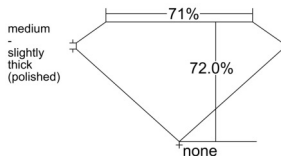

GIA®

FACSIMILE

GIA REPORT 6525884348

Verify this report at GIA.edu

GIA NATURAL DIAMOND DOSSIER®

July 22, 2025
GIA Report Number 6525884348
Shape and Cutting Style ..... Square Modified Brilliant
Measurements ..... 3.91 x 3.89 x 2.80 mm

GRADING RESULTS

Carat Weight ..... 0.34 carat
Color Grade ..... D
Clarity Grade S11

ADDITIONAL GRADING INFORMATION

Polish ..... Excellent
Symmetry ..... Very Good
Fluorescence ..... None
Clarity Characteristics..... Crystal, Feather
Inscription(s): GIA 6525884348

PROPORTIONS

Profile not to actual proportions

GRADING SCALES

GIA COLOR SCALE		GIA CLARITY SCALE			
COLORLESS	D	VERY VERY SLIGHTLY INCLUDED	FLAWLESS		
	E		INTERNALLY FLAWLESS		
	F	VERY SLIGHTLY INCLUDED	VVS₁		
	G		VVS₂		
	H		VS₁		
	NEAR COLORLESS	I	SLIGHTLY INCLUDED	VS₂	
		J		S1₁	
		FAINT	K	INCLUDED	S1₂
			L		I₁
			M		I₂
VERT LIGHT	N	LIGHT	I₃		
	O				
	P				
	Q				
	R				
	S				
	T