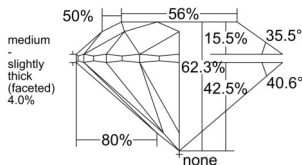

GIA®

FACSIMILE

GIA REPORT 6525884741

Verify this report at GIA.edu

GIA NATURAL DIAMOND DOSSIER®

July 22, 2025
GIA Report Number 6525884741
Shape and Cutting Style ..... Round Brilliant
Measurements ..... 4.94 - 4.95 x 3.08 mm

GRADING RESULTS

Carat Weight ..... 0.46 carat
Color Grade ..... E
Clarity Grade VVS1
Cut Grade ..... Excellent

ADDITIONAL GRADING INFORMATION

Polish ..... Excellent
Symmetry ..... Excellent
Fluorescence ..... Medium Blue
Clarity Characteristics ..... Pinpoint, Internal Graining
Inspection(s): GIA 6525884741

PROPORTIONS

GRADING SCALES

GIA COLOR SCALE

COLORLESS	D
	E
	F
	G
	H
	I
	J
NEAR COLORLESS	K
	L
FAIN	M
	N
	O
	P
	Q
VERY LIGHT	R
	S
	T
	U
	V
	W
	X
	Y
LIGHT	Z

GIA CLARITY SCALE

FLAWLESS	INTERNAL FLAWLESS	
		FLAWLESS
VERY VERY SLIGHTLY INCLUDED	VVS₁	
	VVS₂	
VERY SLIGHTLY INCLUDED	VS₁	
	VS₂	
SLIGHTLY INCLUDED	SI₁	
	SI₂	
INCLUDED	I₁	
	I₂	
	I₃	

GIA CUT SCALE

EXCELLENT
VERY GOOD
GOOD
FAIR
POOR