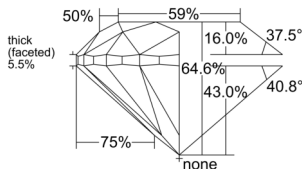

GIA®

FACSIMILE

GIA REPORT 6525888651

Verify this report at GIA.edu

GIA NATURAL DIAMOND DOSSIER®

August 01, 2025
GIA Report Number 6525888651
Shape and Cutting Style ..... Round Brilliant
Measurements ..... 4.91 - 4.95 x 3.18 mm

GRADING RESULTS

Carat Weight ..... 0.50 carat
Color Grade I
Clarity Grade VVS1
Cut Grade ..... Very Good

ADDITIONAL GRADING INFORMATION

Polish ..... Excellent
Symmetry ..... Excellent
Fluorescence ..... None
Clarity Characteristics..... Feather, Cavity, Indented Natural
Inscription(s): GIA 6525888651

PROPORTIONS

Profile to actual proportions