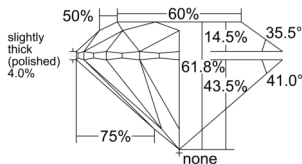

GIA®

FACSIMILE

GIA REPORT 6525894161

Verify this report at GIA.edu

GIA NATURAL DIAMOND DOSSIER®

July 23, 2025
GIA Report Number 6525894161
Shape and Cutting Style ..... Round Brilliant
Measurements ..... 5.38 - 5.41 x 3.34 mm

GRADING RESULTS

Carat Weight ..... 0.61 carat
Color Grade ..... G
Clarity Grade VS2
Cut Grade ..... Excellent

ADDITIONAL GRADING INFORMATION

Polish ..... Excellent
Symmetry ..... Excellent
Fluorescence ..... None
Clarity Characteristics ..... Crystal
Inscription(s): GIA 6525894161

PROPORTIONS

Profile to actual proportions