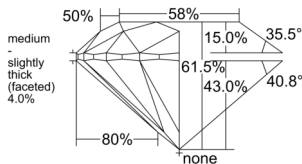

GIA®

FACSIMILE

GIA REPORT 6525897053

Verify this report at GIA.edu

GIA NATURAL DIAMOND DOSSIER®

July 24, 2025
GIA Report Number 6525897053
Shape and Cutting Style ..... Round Brilliant
Measurements ..... 4.82 - 4.84 x 2.97 mm

GRADING RESULTS

Carat Weight ..... 0.43 carat
Color Grade ..... F
Clarity Grade VS1
Cut Grade ..... Excellent

ADDITIONAL GRADING INFORMATION

Polish ..... Very Good
Symmetry ..... Excellent
Fluorescence ..... None
Clarity Characteristics..... Crystal, Cloud, Feather, Pinpoint
Inscription(s): GIA 6525897053

PROPORTIONS

GRADING SCALES

GIA COLOR SCALE	GIA CLARITY SCALE	GIA CUT SCALE	
D	FLAWLESS	EXCELLENT	
E	INTERNALLY FLAWLESS		
F		VVS₁	VERY GOOD
G	VVS₂		
H	VS₁	GOOD	
I	VS₂		
J	SI₁	FAIR	
K	SI₂		
L	I₁	POOR	
M			
N			
O	I₂		
P			
Q			
R	I₃		
S			
T			
U			
V			
W			
X			
Y			
Z