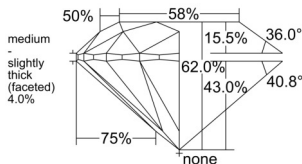

GIA®

FACSIMILE

GIA REPORT 6525938219

Verify this report at GIA.edu

GIA NATURAL DIAMOND DOSSIER®

July 26, 2025
GIA Report Number 6525938219
Shape and Cutting Style ..... Round Brilliant
Measurements ..... 4.69 - 4.71 x 2.91 mm

GRADING RESULTS

Carat Weight ..... 0.40 carat
Color Grade ..... E
Clarity Grade S11
Cut Grade ..... Excellent

ADDITIONAL GRADING INFORMATION

Polish ..... Excellent
Symmetry ..... Excellent
Fluorescence ..... None
Clarity Characteristics ..... Feather, Crystal, Cloud
Inscription(s): GIA 6525938219

PROPORTIONS

Profile to actual proportions