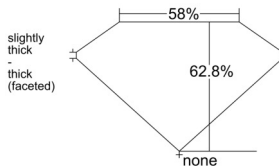

GIA®

FACSIMILE

GIA REPORT 6525949822

Verify this report at GIA.edu

GIA NATURAL DIAMOND DOSSIER®

July 30, 2025
GIA Report Number 6525949822
Shape and Cutting Style ..... Pear Brilliant
Measurements ..... 6.88 x 4.49 x 2.82 mm

GRADING RESULTS

Carat Weight ..... 0.52 carat
Color Grade I
Clarity Grade VS1

ADDITIONAL GRADING INFORMATION

Polish ..... Very Good
Symmetry ..... Very Good
Fluorescence ..... None
Clarity Characteristics ..... Crystal, Needle, Pinpoint
Inscription(s): GIA 6525949822

PROPORTIONS

Profile not to actual proportions

GRADING SCALES

GIA COLOR SCALE		GIA CLARITY SCALE			
COLORLESS	D	VERY VERY SLIGHTLY INCLUDED	FLAWLESS		
	E		INTERNALLY FLAWLESS		
	F	VERY SLIGHTLY INCLUDED	VVS₁		
	G		VVS₂		
	H		VS₁		
	NEAR COLORLESS	I	SLIGHTLY INCLUDED	VS₂	
		J		SI₁	
		FAINT	K	INCLUDED	SI₂
			L		I₁
			M		I₂
VERT LIGHT	N	LIGHT	I₃		
	O				
	P				
	Q				
	R