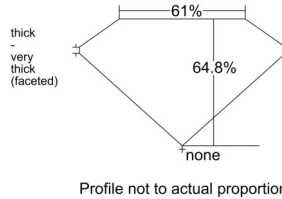

GIA®

FACSIMILE

GIA REPORT 6525976831

Verify this report at GIA.edu

GIA NATURAL DIAMOND DOSSIER®

July 30, 2025
GIA Report Number 6525976831
Shape and Cutting Style ..... Oval Brilliant
Measurements ..... 6.95 x 5.27 x 3.42 mm

GRADING RESULTS

Carat Weight ..... 0.80 carat
Color Grade ..... F
Clarity Grade VS2

ADDITIONAL GRADING INFORMATION

Polish ..... Excellent
Symmetry ..... Excellent
Fluorescence ..... Faint
Clarity Characteristics..... Feather, Cloud, Crystal, Etch Channel
Inscription(s): GIA 6525976831

PROPORTIONS

GRADING SCALES

GIA COLOR SCALE		GIA CLARITY SCALE	
COLORLESS	D	VERY VERY SLIGHTLY INCLUDED	FLAWLESS
	E		INTERNALLY FLAWLESS
	F		VVS₁
	G		VVS₂
	H		VS₁
	I		VS₂
	J		SI₁
	K		SI₂
	L		I₁
	M		I₂
NEAR COLORLESS	N	SLIGHTLY INCLUDED	I₃
	O		
	P		
	Q		
FAINT	R		
	S		
	T		
	U		
VERT LIGHT	V		
	W		
	X		
	Y		
LIGHT	Z