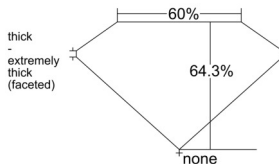

GIA®

FACSIMILE

GIA REPORT 6525980076

Verify this report at GIA.edu

GIA NATURAL DIAMOND DOSSIER®

July 31, 2025
GIA Report Number 6525980076
Shape and Cutting Style ..... Pear Brilliant
Measurements ..... 7.22 x 3.63 x 2.34 mm

GRADING RESULTS

Carat Weight ..... 0.40 carat
Color Grade ..... D
Clarity Grade VS1

ADDITIONAL GRADING INFORMATION

Polish ..... Excellent
Symmetry ..... Good
Fluorescence ..... None
Clarity Characteristics..... Crystal, Needle, Pinpoint, Indented
Natural

Inscription(s): GIA 6525980076

PROPORTIONS

Profile not to actual proportions

GRADING SCALES

GIA COLOR SCALE		GIA CLARITY SCALE	
COLORLESS	D	VERY VERY SLIGHTLY INCLUDED	FLAWLESS
	E		INTERNALLY FLAWLESS
	F		VVS₁
	G		VVS₂
	H		VS₁
	I		VS₂
	J		SI₁
	K		SI₂
	L		I₁
	M		I₂
NEAR COLORLESS	N	SLIGHTLY INCLUDED	I₃
	O		
	P		
	Q		
FAINT	R		
	S		
	T		
	U		
VERT LIGHT	V		
	W		
	X		
	Y		
LIGHT	Z