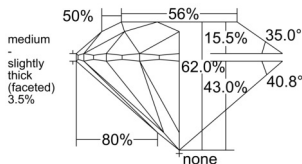

GIA®

FACSIMILE

GIA REPORT 6525983365

Verify this report at GIA.edu

GIA NATURAL DIAMOND DOSSIER®

July 31, 2025
GIA Report Number 6525983365
Shape and Cutting Style ..... Round Brilliant
Measurements ..... 5.73 - 5.75 x 3.56 mm

GRADING RESULTS

Carat Weight ..... 0.72 carat
Color Grade ..... D
Clarity Grade VS1
Cut Grade ..... Excellent

ADDITIONAL GRADING INFORMATION

Polish ..... Excellent
Symmetry ..... Excellent
Fluorescence ..... Medium Blue
Clarity Characteristics..... Crystal, Feather, Pinpoint, Needle
Inscription(s): GIA 6525983365

PROPORTIONS

GRADING SCALES

GIA COLOR SCALE

COLORLESS	D
	E
	F
	G
	H
	I
	J
NEAR COLORLESS	K
	L
FAIN	M
	N
	O
	P
	Q
VERY LIGHT	R
	S
	T
	U
	V
	W
	X
	Y
LIGHT	Z

GIA CLARITY SCALE

FLAWLESS	INTERNAL FLAWLESS	
		EXCELLENT
VERY VERY SLIGHTLY INCLUDED	VVS₁	VERY GOOD
VERY SLIGHTLY INCLUDED	VVS₂	
SLIGHTLY INCLUDED	VS₁	GOOD
	VS₂	
INCLUDED	SI₁	FAIR
	SI₂	
	I₁	
INCLUDED	I₂	POOR
	I₃	

GIA CUT SCALE

EXCELLENT
VERY GOOD
GOOD
FAIR
POOR