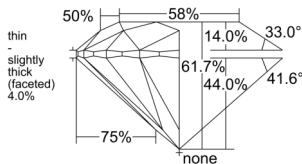

GIA®

FACSIMILE

GIA REPORT 6525991421

Verify this report at GIA.edu

GIA NATURAL DIAMOND DOSSIER®

August 01, 2025
GIA Report Number 6525991421
Shape and Cutting Style ..... Round Brilliant
Measurements ..... 4.63 - 4.64 x 2.86 mm

GRADING RESULTS

Carat Weight ..... 0.37 carat
Color Grade ..... F
Clarity Grade VS2
Cut Grade ..... Excellent

ADDITIONAL GRADING INFORMATION

Polish ..... Excellent
Symmetry ..... Excellent
Fluorescence ..... None
Clarity Characteristics ..... Cloud, Crystal
Inscription(s): GIA 6525991421

PROPORTIONS

Profile to actual proportions

GRADING SCALES

GIA COLOR SCALE	GIA CLARITY SCALE	GIA CUT SCALE	
D	FLAWLESS	EXCELLENT	
E	INTERNALLY FLAWLESS		
F		VVS₁	VERY GOOD
G	VVS₂		
H	VS₁	GOOD	
I	VS₂		
J	SI₁	FAIR	
K	SI₂		
L	I₁	POOR	
M			
N			
O	I₂		
P			
Q			
R	I₃		
S			
T			
U			
V			
W			
X			
Y			
Z