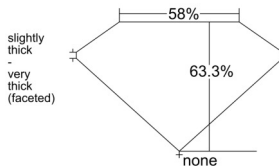

GIA®

FACSIMILE

GIA REPORT 6525993267

Verify this report at GIA.edu

GIA NATURAL DIAMOND DOSSIER®

August 02, 2025
GIA Report Number 6525993267
Shape and Cutting Style ..... Pear Brilliant
Measurements ..... 6.60 x 4.43 x 2.80 mm

GRADING RESULTS

Carat Weight ..... 0.50 carat
Color Grade ..... G
Clarity Grade SI1

ADDITIONAL GRADING INFORMATION

Polish ..... Excellent
Symmetry ..... Very Good
Fluorescence ..... None
Clarity Characteristics ..... Cloud
Inscription(s): GIA 6525993267

PROPORTIONS

Profile not to actual proportions

GRADING SCALES

GIA COLOR SCALE		GIA CLARITY SCALE		
NEAR COLORLESS	D	VERY VERY SLIGHTLY INCLUDED	FLAWLESS	
	E		INTERNALLY FLAWLESS	
	F	VERY SLIGHTLY INCLUDED	VVS₁	
	G		VVS₂	
	H		VS₁	
	FAINT	I	SLIGHTLY INCLUDED	SI₁
		J		SI₂
		K	INCLUDED	I₁
		L		I₂
		M		I₃
LIGHT	N			
	O			
	P			
	Q			
	R			
	S			
	T			
U				
V				
W				
X				
Y				
Z