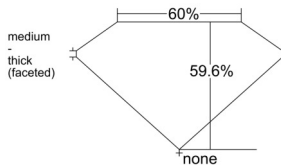

GIA®

FACSIMILE

GIA REPORT 6525994157

Verify this report at GIA.edu

GIA NATURAL DIAMOND DOSSIER®

August 02, 2025
GIA Report Number 6525994157
Shape and Cutting Style ..... Heart Brilliant
Measurements ..... 4.75 x 5.55 x 3.31 mm

GRADING RESULTS

Carat Weight ..... 0.52 carat
Color Grade ..... E
Clarity Grade VS2

ADDITIONAL GRADING INFORMATION

Polish ..... Excellent
Symmetry ..... Excellent
Fluorescence ..... None
Clarity Characteristics..... Crystal, Cloud, Feather
Inscription(s): GIA 6525994157

PROPORTIONS

Profile not to actual proportions

GRADING SCALES

GIA COLOR SCALE		GIA CLARITY SCALE			
COLORLESS	D	VERY VERY SLIGHTLY INCLUDED	FLAWLESS		
	E		INTERNALLY FLAWLESS		
	F	VERY SLIGHTLY INCLUDED	VVS₁		
	G		VVS₂		
	H		VS₁		
	NEAR COLORLESS	I	SLIGHTLY INCLUDED	VS₂	
		J		SI₁	
		FAINT	K	INCLUDED	SI₂
			L		I₁
			M		I₂
VERTICALLY LIGHT	N	LIGHT	I₃		
	O				
	P				
	Q				
	R