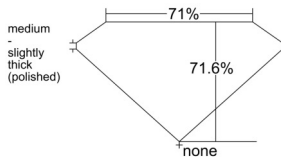

GIA®

FACSIMILE

GIA REPORT 6525997378

Verify this report at GIA.edu

GIA NATURAL DIAMOND DOSSIER®

August 01, 2025
GIA Report Number 6525997378
Shape and Cutting Style ..... Square Modified Brilliant
Measurements ..... 5.57 x 5.33 x 3.82 mm

GRADING RESULTS

Carat Weight ..... 0.91 carat
Color Grade ..... H
Clarity Grade VS1

ADDITIONAL GRADING INFORMATION

Polish ..... Excellent
Symmetry ..... Very Good
Fluorescence ..... Faint
Clarity Characteristics..... Crystal, Feather
Inscription(s): GIA 6525997378

PROPORTIONS

Profile not to actual proportions

GRADING SCALES

GIA COLOR SCALE		GIA CLARITY SCALE	
COLORLESS	D	VERY VERY SLIGHTLY INCLUDED	FLAWLESS
	E		INTERNALLY FLAWLESS
	F		VVS₁
	G		VVS₂
	H		VS₁
NEAR COLORLESS	I	VERY SLIGHTLY INCLUDED	VS₂
	J		SI₁
	K		SI₂
	L		I₁
FAINT	M	SLIGHTLY INCLUDED	I₂
	N		I₃
	O		
VERT LIGHT	P	INCLUDED	
	Q		
	R		
	S		
LIGHT	T		
	U		
	V		
	W		
	X		
	Y		
	Z