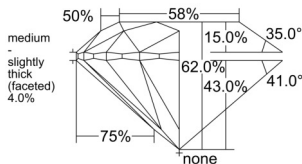

GIA®

FACSIMILE

GIA REPORT 6531039806

Verify this report at GIA.edu

GIA NATURAL DIAMOND DOSSIER®

August 06, 2025
GIA Report Number 6531039806
Shape and Cutting Style ..... Round Brilliant
Measurements ..... 5.19 - 5.23 x 3.23 mm

GRADING RESULTS

Carat Weight ..... 0.54 carat
Color Grade ..... D
Clarity Grade VS1
Cut Grade ..... Excellent

ADDITIONAL GRADING INFORMATION

Polish ..... Excellent
Symmetry ..... Excellent
Fluorescence ..... None
Clarity Characteristics ..... Feather, Cloud, Pinpoint
Inscription(s): GIA 6531039806

PROPORTIONS

Profile to actual proportions

GRADING SCALES

GIA COLOR SCALE	GIA CLARITY SCALE	GIA CUT SCALE
D	FLAWLESS	EXCELLENT
E	INTERNALLY FLAWLESS	
F	VVS₁	VERY GOOD
G		
H	VS₁	GOOD
I		
J	SI₁	FAIR
K		
L	I₁	POOR
M		
N	I₂	
O		
P	I₃	
Q		
R		
S		
T		
U		
V		
W		
X		
Y		
Z