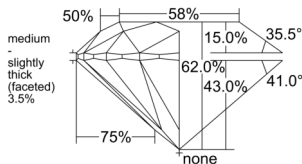

GIA®

FACSIMILE

GIA REPORT 6531041858

Verify this report at GIA.edu

GIA NATURAL DIAMOND DOSSIER®

August 29, 2025
GIA Report Number 6531041858
Shape and Cutting Style ..... Round Brilliant
Measurements ..... 4.70 - 4.73 x 2.93 mm

GRADING RESULTS

Carat Weight ..... 0.40 carat
Color Grade ..... F
Clarity Grade VVS1
Cut Grade ..... Excellent

ADDITIONAL GRADING INFORMATION

Polish ..... Excellent
Symmetry ..... Excellent
Fluorescence ..... Medium Blue
Clarity Characteristics..... Pinpoint, Feather, Surface Graining
Inspection(s): GIA 6531041858

PROPORTIONS

Profile to actual proportions

GRADING SCALES

GIA COLOR SCALE	GIA CLARITY SCALE	GIA CUT SCALE	
D	FLAWLESS	EXCELLENT	
E	INTERNALLY FLAWLESS		
F		VVS₁	VERY GOOD
G	VVS₂		
H	VS₁	GOOD	
I	VS₂		
J	SI₁	FAIR	
K	SI₂		
L	I₁	POOR	
M			
N			
O	I₂		
P			
Q			
R	I₃		
S			
T			
U			
V			
W			
X			
Y			
Z