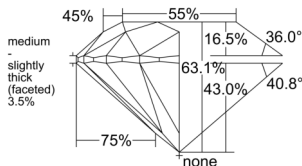

GIA®

FACSIMILE

GIA REPORT 6531055483

Verify this report at GIA.edu

GIA NATURAL DIAMOND DOSSIER®

August 29, 2025
GIA Report Number 6531055483
Shape and Cutting Style ..... Round Brilliant
Measurements ..... 4.89 - 4.92 x 3.09 mm

GRADING RESULTS

Carat Weight ..... 0.46 carat
Color Grade ..... D
Clarity Grade S11
Cut Grade ..... Excellent

ADDITIONAL GRADING INFORMATION

Polish ..... Excellent
Symmetry ..... Excellent
Fluorescence ..... Strong Blue
Clarity Characteristics ..... Crystal, Cloud
Inscription(s): GIA 6531055483

PROPORTIONS

GRADING SCALES

GIA COLOR SCALE

COLORLESS	D
	E
	F
	G
	H
	I
	J
NEAR COLORLESS	K
	L
FAIN	M
	N
	O
	P
VERY LIGHT	Q
	R
	S
	T
	U
	V
	W
	X
	Y
LIGHT	Z

GIA CLARITY SCALE

FLAWLESS	VERY VERY SLIGHTLY INCLUDED	VS₁	VS₂	SI₁	SI₂	I₁	I₂	I₃		
									FLAWLESS	INTERNALLY FLAWLESS

GIA CUT SCALE

EXCELLENT
VERY GOOD
GOOD
FAIR
POOR