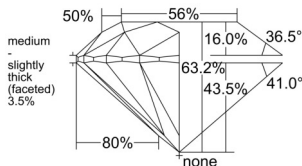

GIA®

FACSIMILE

GIA REPORT 6531073211

Verify this report at GIA.edu

GIA NATURAL DIAMOND DOSSIER®

August 09, 2025
GIA Report Number 6531073211
Shape and Cutting Style ..... Round Brilliant
Measurements ..... 5.62 - 5.66 x 3.56 mm

GRADING RESULTS

Carat Weight ..... 0.70 carat
Color Grade ..... E
Clarity Grade SI2
Cut Grade ..... Excellent

ADDITIONAL GRADING INFORMATION

Polish ..... Excellent
Symmetry ..... Excellent
Fluorescence ..... None
Clarity Characteristics ..... Cloud
Inscription(s): GIA 6531073211

PROPORTIONS

GRADING SCALES

GIA COLOR SCALE	GIA CLARITY SCALE	GIA CUT SCALE	
D	FLAWLESS	EXCELLENT	
E	INTERNALLY FLAWLESS		
F		VVS₁	VERY GOOD
G	VVS₂		
H	VS₁	GOOD	
I	VS₂		
J	SI₁	FAIR	
K	SI₂		
L	I₁	POOR	
M	I₂		
N	I₃		
O			
P			
Q			
R			
S			
T			
U			
V			
W			
X			
Y			
Z