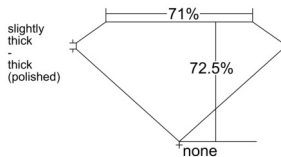

GIA®

FACSIMILE

GIA REPORT 6531098337

Verify this report at GIA.edu

GIA NATURAL DIAMOND DOSSIER®

August 12, 2025
GIA Report Number 6531098337
Shape and Cutting Style ..... Square Modified Brilliant
Measurements ..... 4.85 x 4.85 x 3.52 mm

GRADING RESULTS

Carat Weight ..... 0.70 carat
Color Grade ..... F
Clarity Grade SI1

ADDITIONAL GRADING INFORMATION

Polish ..... Excellent
Symmetry ..... Very Good
Fluorescence ..... None
Clarity Characteristics ..... Crystal, Cloud
Inscription(s): GIA 6531098337

PROPORTIONS

Profile not to actual proportions

GRADING SCALES

GIA COLOR SCALE		GIA CLARITY SCALE			
COLORLESS	D	VERY VERY SLIGHTLY INCLUDED	FLAWLESS		
	E		INTERNALLY FLAWLESS		
	F		VVS₁		
	NEAR COLORLESS	G	VERY SLIGHTLY INCLUDED	VVS₂	
		H		VS₁	
		FAINT	I	SLIGHTLY INCLUDED	VS₂
			J		SI₁
	LIGHT	K	INCLUDED	SI₂	
		L		I₁	
		M		I₂	
VERY LIGHT		N	INCLUDED	I₃	
		O			
		P			
LIGHT		Q			
		R			
	S				
	T				
	U				
	V				
	W				
X					
Y					
Z