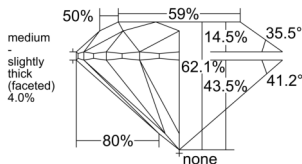

GIA®

FACSIMILE

GIA REPORT 6531128741

Verify this report at GIA.edu

GIA NATURAL DIAMOND DOSSIER®

August 16, 2025
GIA Report Number 6531128741
Shape and Cutting Style ..... Round Brilliant
Measurements ..... 5.70 - 5.72 x 3.54 mm

GRADING RESULTS

Carat Weight ..... 0.71 carat
Color Grade ..... G
Clarity Grade S11
Cut Grade ..... Excellent

ADDITIONAL GRADING INFORMATION

Polish ..... Excellent
Symmetry ..... Excellent
Fluorescence ..... Faint
Clarity Characteristics ..... Crystal, Cloud
Inscription(s): GIA 6531128741

PROPORTIONS

Profile to actual proportions

GRADING SCALES

GIA COLOR SCALE	GIA CLARITY SCALE	GIA CUT SCALE	
D	FLAWLESS	EXCELLENT	
E	INTERNALLY FLAWLESS		
F		VVS₁	VERY GOOD
G	VVS₂		
H	VS₁	GOOD	
I	VS₂		
J	S1₁	FAIR	
K	S1₂		
L	I₁	POOR	
M	I₂		
N	I₃		
O			
P			
Q			
R			
S			
T			
U			
V			
W			
X			
Y			
Z